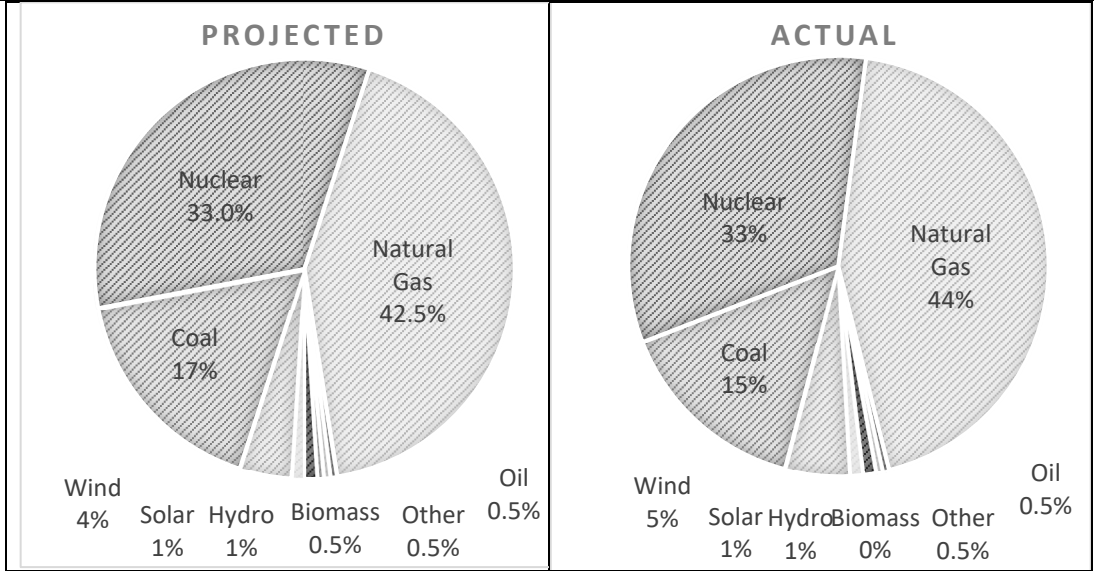

**Environmental Characteristics–**  
A description of the characteristics associated with each possible generation resource.

|                             |                               |
|-----------------------------|-------------------------------|
| Biomass Power               | Air Emissions and Solid Waste |
| Coal Power                  | Air Emissions and Solid Waste |
| Hydro Power                 | Wildlife Impacts              |
| Natural Gas Power           | Air Emissions and Solid Waste |
| Nuclear Power               | Radioactive Waste             |
| Oil Power                   | Air Emissions and Solid Waste |
| Other Sources               | Unknown Impacts               |
| Solar Power                 | No Significant Impacts        |
| Unknown Purchased Resources | Unknown Impacts               |
| Wind Power                  | Wildlife Impacts              |

**Air Emissions –**  
Product-specific projected and actual air emissions for this period compared to the regional average air emissions.

**Radioactive Waste –**  
Radioactive waste associated with the product.