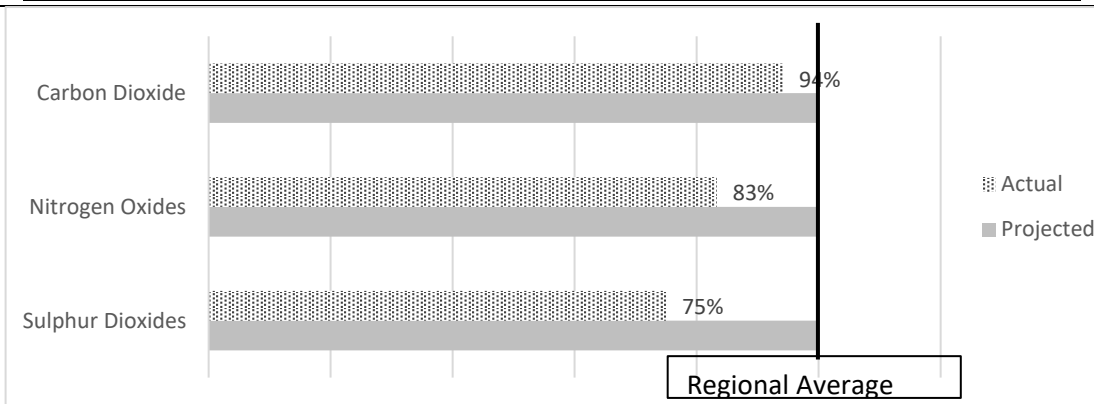

**Environmental Characteristics–**  
A description of the characteristics associated with each possible generation resource.

|                             |                               |
|-----------------------------|-------------------------------|
| Biomass Power               | Air Emissions and Solid Waste |
| Coal Power                  | Air Emissions and Solid Waste |
| Hydro Power                 | Wildlife Impacts              |
| Natural Gas Power           | Air Emissions and Solid Waste |
| Nuclear Power               | Radioactive Waste             |
| Oil Power                   | Air Emissions and Solid Waste |
| Other Sources               | Unknown Impacts               |
| Solar Power                 | No Significant Impacts        |
| Unknown Purchased Resources | Unknown Impacts               |
| Wind Power                  | Wildlife Impacts              |

**Air Emissions –**  
Product-specific projected and actual air emissions for this period compared to the regional average air emissions.

**Radioactive Waste –**  
Radioactive waste associated with the product.